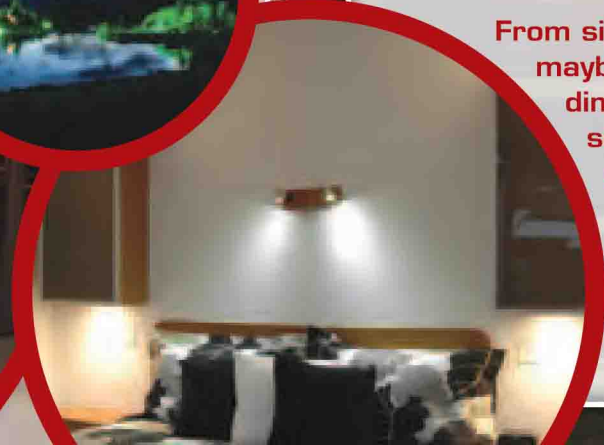

- By switching to the most efficient lighting on the market.
- By using bulbs that last 10-20 years!!
- By choosing lights that use your power to generate light, NOT HEAT!
- By fitting high quality light fittings, designed to last, which give out warm and comfortable light (similar to halogen lights but using 90% less power).
- Our LED lights can all be dimmed, and then last even longer!

Also perfect for your motor home or boat.

A world beating Kiwi design made in Nelson, New Zealand.

Switch to **Weka**

Weka LED Lighting is simply the best on the market, and it comes with a proven track record. With over 20 houses in the Nelson/Tasman area the chances are that you may already have seen it.

You can see **Weka** LED lights in the **Sachi Sushi Bar** on New St, the **Eco-friendly house** (featured on the Ecofest tour) on South St, the **Home Energy Centre** on Pascoe St, Tahunanui, Nelson and, as seen on television, New Zealand's most energy efficient house, **Little Greenie**, in Golden Bay. Also at the Glenuig Inn in Scotland!

Weka LED Lighting has cut their power bills, improved the quality and enhanced the style of their lighting.

Contact us for a FREE lighting plan tailored to light your space as you would wish it to be.

From simple lighting, maybe with optional dimming control, to sophisticated lighting controllers with mood lighting and ventilation control.

All the photos in this leaflet are from properties lit only by **Weka** LED Lighting.